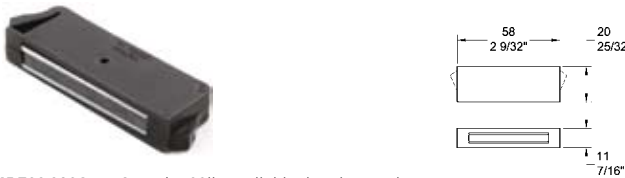

Catches :: Magnetic :: Concealed

- 41 730 2400** 12lbs pull, concealed magnet, zinc plated
- 41 730 5920** 20lbs pull, concealed magnets, zinc plated

- 41 732 2401** 30lbs pull, concealed magnets, zinc plated

- 41 730 3484** 4lb pull, concealed magnets, up to 150°C

Catches :: Magnetic :: Snap In

- 45 736 0611** Snap in, 13lbs pull, black polypropylene

- 45 736 0201** Snap in, 20lbs pull, black polypropylene

- 40 065 6 31** Two way, black plastic (push to open, push to close)

- 41 722 2430** Ball catch, nickel plated (large)

Counter Flap Catches

- To suit 50mm thick counters

- ATBRMC50B** Counter flap catch with keep, brass
- ATBRMC50CP** Counter flap catch with keep, brass, chrome plated