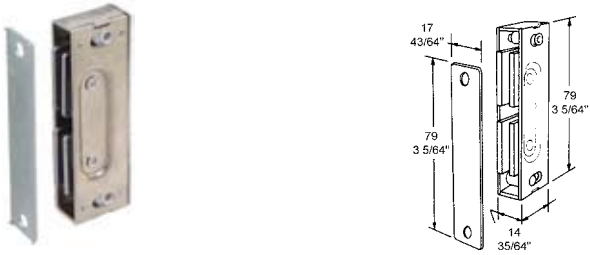

Catches :: Magnetic :: Concealed

- 41 730 2400** 12lbs pull, concealed magnet, zinc plated
- 41 730 5920** 20lbs pull, concealed magnets, zinc plated

- 41 732 2401** 30lbs pull, concealed magnets, zinc plated

- 41 730 3484** 4lb pull, concealed magnets, up to 150°C

Catches :: Magnetic :: Snap In

- 45 736 0611** Snap in, 13lbs pull, black polypropylene

- 45 736 0201** Snap in, 20lbs pull, black polypropylene

- 40 065 6 31** Two way, black plastic (push to open, push to close)

- 41 722 2430** Ball catch, nickel plated (large)

Counter Flap Catches

- To suit 50mm thick counters

- ATBRMC50B** Counter flap catch with keep, brass
- ATBRMC50CP** Counter flap catch with keep, brass, chrome plated