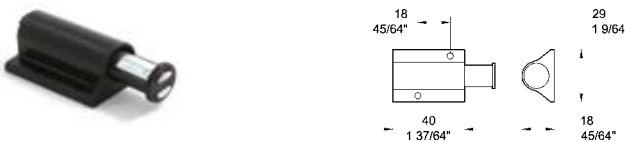

Catches :: Magnetic :: Concealed

- 41 730 2400** 12lbs pull, concealed magnet, zinc plated
- 41 730 5920** 20lbs pull, concealed magnets, zinc plated

- 41 732 2401** 30lbs pull, concealed magnets, zinc plated

- 41 730 3484** 4lb pull, concealed magnets, up to 150°C

Catches :: Magnetic :: Snap In

- 45 736 0611** Snap in, 13lbs pull, black polypropylene

- 45 736 0201** Snap in, 20lbs pull, black polypropylene

- 40 065 6 31** Two way, black plastic (push to open, push to close)

Catches :: Friction / Ball

Friction Catch

- 41 721 2580** Cabinet catch, friction type with sprung nylon rollers, zinc plated

Ball Catches

- 41 722 2410** Ball catch, nickel plated (small)

- 41 722 2420** Ball catch, nickel plated (medium)