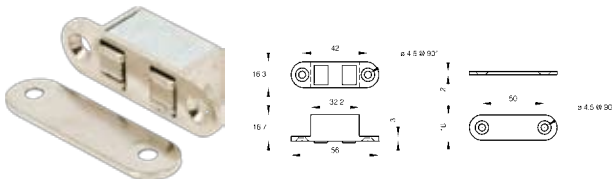

Catches :: Magnetic :: Concealed

- 41 730 2400** 12lbs pull, concealed magnet, zinc plated
- 41 730 5920** 20lbs pull, concealed magnets, zinc plated

- 41 732 2401** 30lbs pull, concealed magnets, zinc plated

- 41 730 3484** 4lb pull, concealed magnets, up to 150°C

Catches :: Magnetic :: Snap In

- 45 736 0611** Snap in, 13lbs pull, black polypropylene

- 45 736 0201** Snap in, 20lbs pull, black polypropylene

- 40 065 6 31** Two way, black plastic (push to open, push to close)