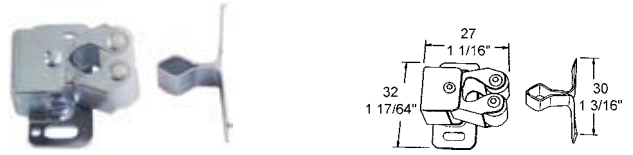

Catches :: Magnetic :: Concealed

- 41 730 2400** 12lbs pull, concealed magnet, zinc plated
- 41 730 5920** 20lbs pull, concealed magnets, zinc plated

- 41 732 2401** 30lbs pull, concealed magnets, zinc plated

- 41 730 3484** 4lb pull, concealed magnets, up to 150°C

Catches :: Magnetic :: Snap In

- 45 736 0611** Snap in, 13lbs pull, black polypropylene

- 45 736 0201** Snap in, 20lbs pull, black polypropylene

- 40 065 6 31** Two way, black plastic (push to open, push to close)

Catches :: Friction / Ball

Friction Catch

- 41 721 2580** Cabinet catch, friction type with sprung nylon rollers, zinc plated

Ball Catches

- 41 722 2410** Ball catch, nickel plated (small)

- 41 722 2420** Ball catch, nickel plated (medium)